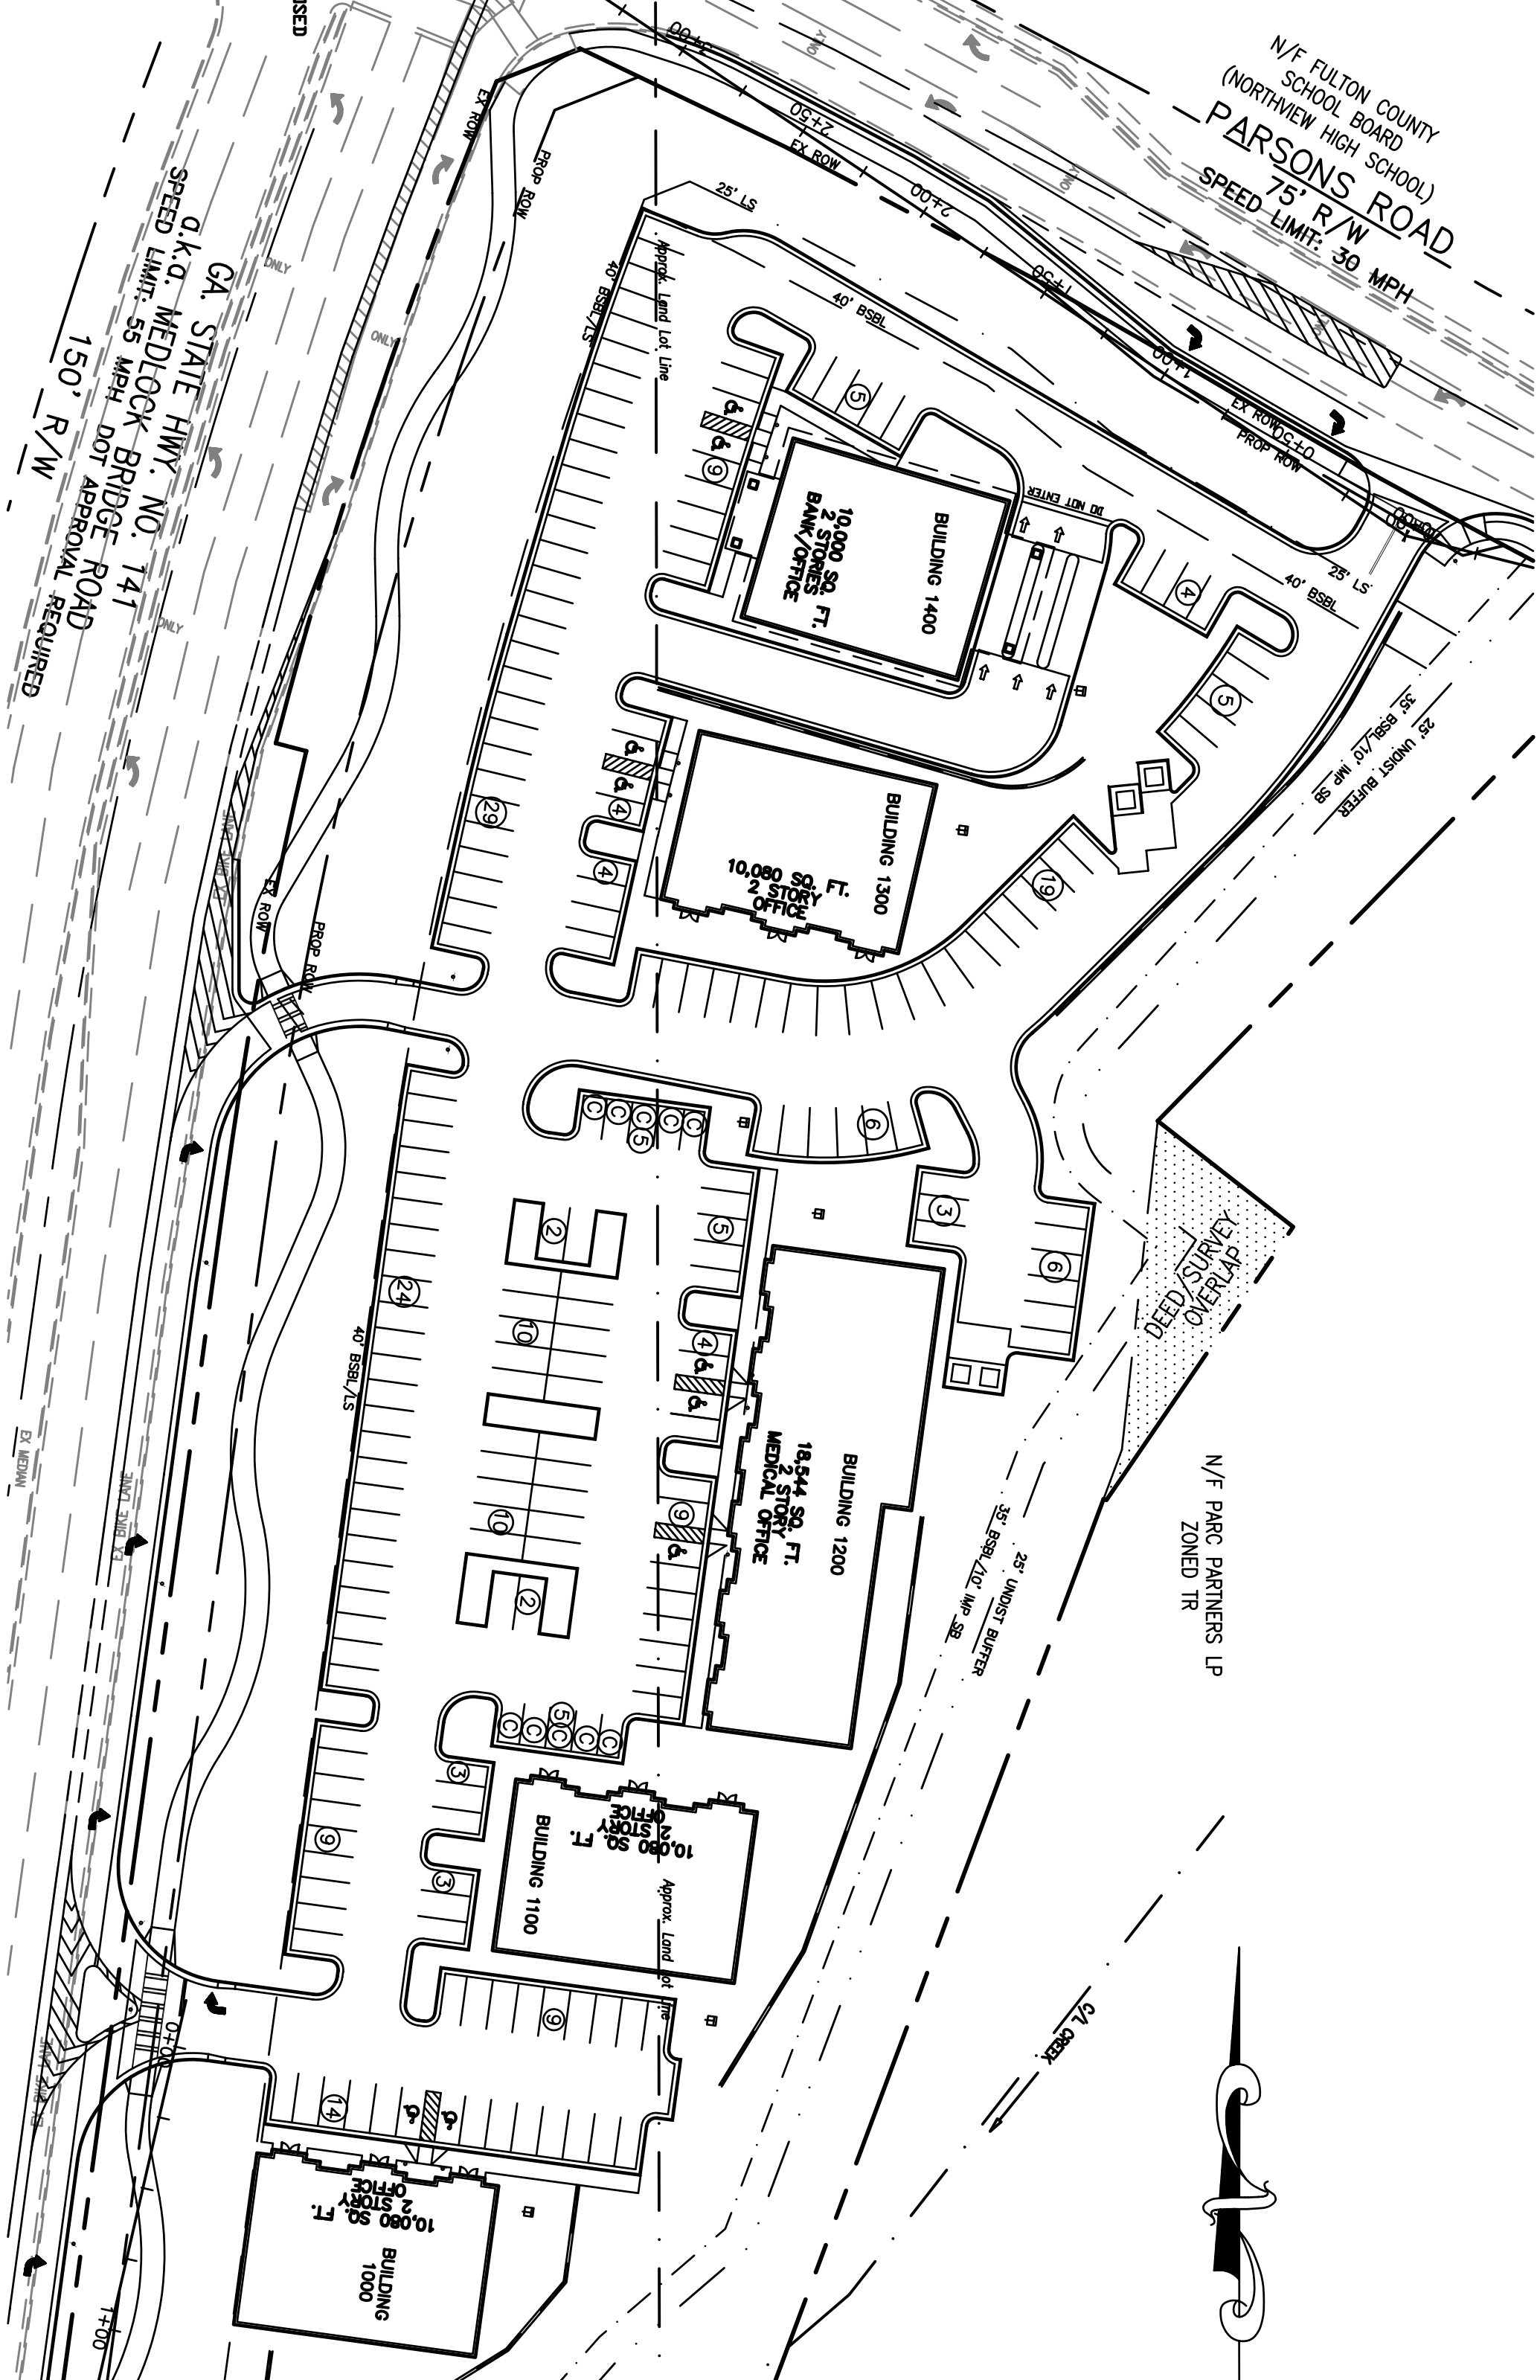

N/F FULTON COUNTY SCHOOL BOARD (NORTHVIEW HIGH SCHOOL)
PARSONS ROAD
75' R/W
SPEED LIMIT: 30 MPH

GA. STATE HWY. NO. 141
SPEED LIMIT: 55 MPH
DOT APPROVAL REQUIRED
150' R/W

N/F PARC PARTNERS LP
ZONED TR

EX. MEDIAN

1+00